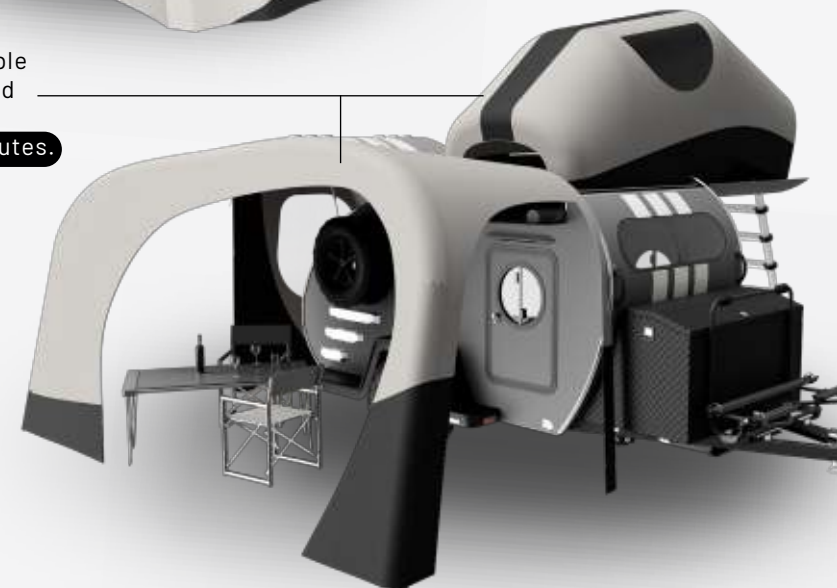

ORIGINAL MODEL

This is a turnkey model with integrated kitchen and bedroom that allows you to make the most of your getaways.

TECHNICAL SPECIFICATION

850 to 1,300kg	Gross vehicle weight rating	750 to 1,300kg
●	External shower outlet	●
●	Polyurethane foam insulation	●
●	4 integrated support legs into the frame	●
●	Aluminium frame with independent suspension arms	●

Thanks to the inflatable system, you can unfold your **roof tent** and/or **awning** in only **5 minutes.**

UNIQUE TECHNOLOGIES COMBINING AESTHETICS AND COMFORT

Stay focused on the essential, TipTop takes care of the rest. Whether it's a kitchen cabin, an inflatable roof tent, a side awning or hygiene cabin, our mini-caravans offer you many solutions to simplify your outdoor experience and provide you with additional living space.